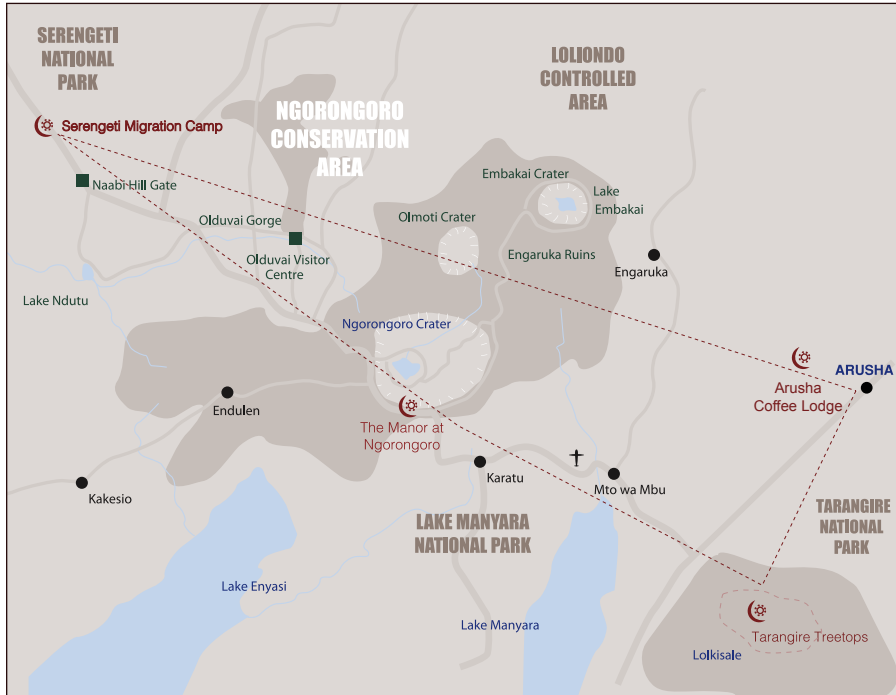

**SERENGETI
MIGRATION CAMP**

Voted No. 1 in East Africa

Elewana Northern Circuit Tanzania

LOCATION

Tucked away in the vast plains, the Serengeti Migration Camp is located at the starting point of one of the world's great wonders - The Migration. The landscape, originally formed by volcanic activity, has been sculptured by the ever changing climate and now varies from open grass plains in the south, savannah grasslands with scattered acacia trees in the centre, hilly wood grasslands in the north to extensive woodland and black clay plains to the west.

PUBLIC AREAS & GUEST AREAS

Facilities include a split level lounge overlooking the Ndasiata Hills and Grumeti River, sun deck and an open air swimming pool all perched amongst the rocky outcrops overlooking the vast and rugged landscapes. In the Serengeti Migration Camp dining room enjoy elegant, yet wholesome dining overlooking the Grumeti River.