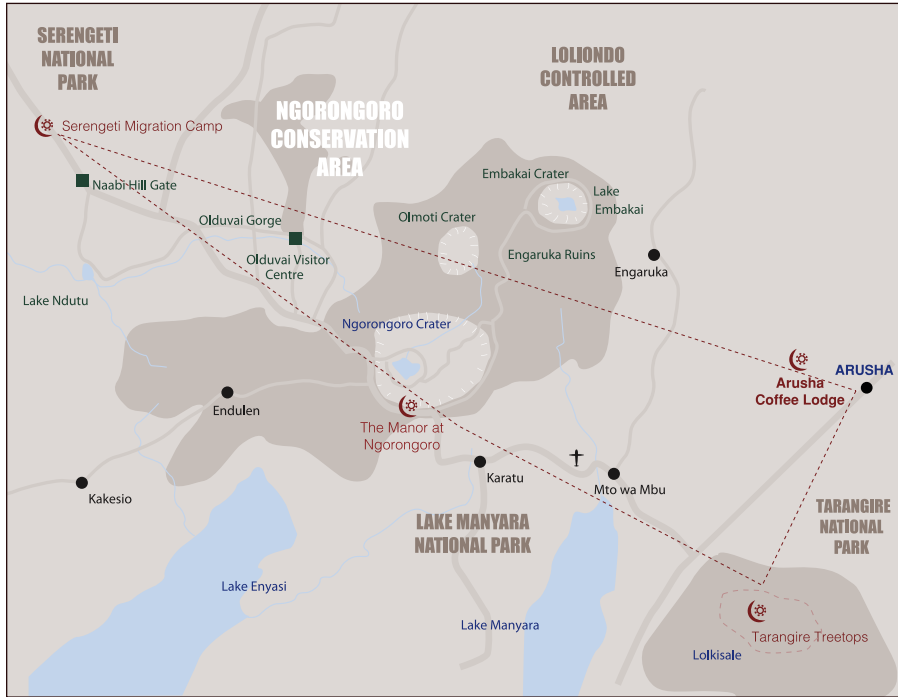

Elewana Northern Circuit Tanzania

LOCATION

Hidden amongst one of Tanzania's largest coffee plantations the Arusha Coffee Lodge is surrounded by some of Africa's most famous landscapes and national parks. Beautifully positioned below the rugged peaks of Mount Meru this is the perfect sanctuary to immerse yourself in pure luxury. A peaceful pre-safari retreat, relax and unwind before you begin the "Elewana" experience.

ARUSHA COFFEE LODGE

ACCOMMODATION

Accommodation consists of 30 beautifully furnished plantation houses offering a warm colonial ambiance (18 suites & 12 new plantation suites). Large four poster beds, Egyptian cotton linens, split level lounge areas and private decks over look the berry laden coffee bushes.

ACTIVITIES AVAILABLE

- Visit the Museum of Natural History
- Visit the Maasai market on Faya Road
- Tanzanite Experience: Visit the one and only Tanzanite museum experience in the world
- Day game drive with picnic lunch to Mt Meru and Arusha National Park